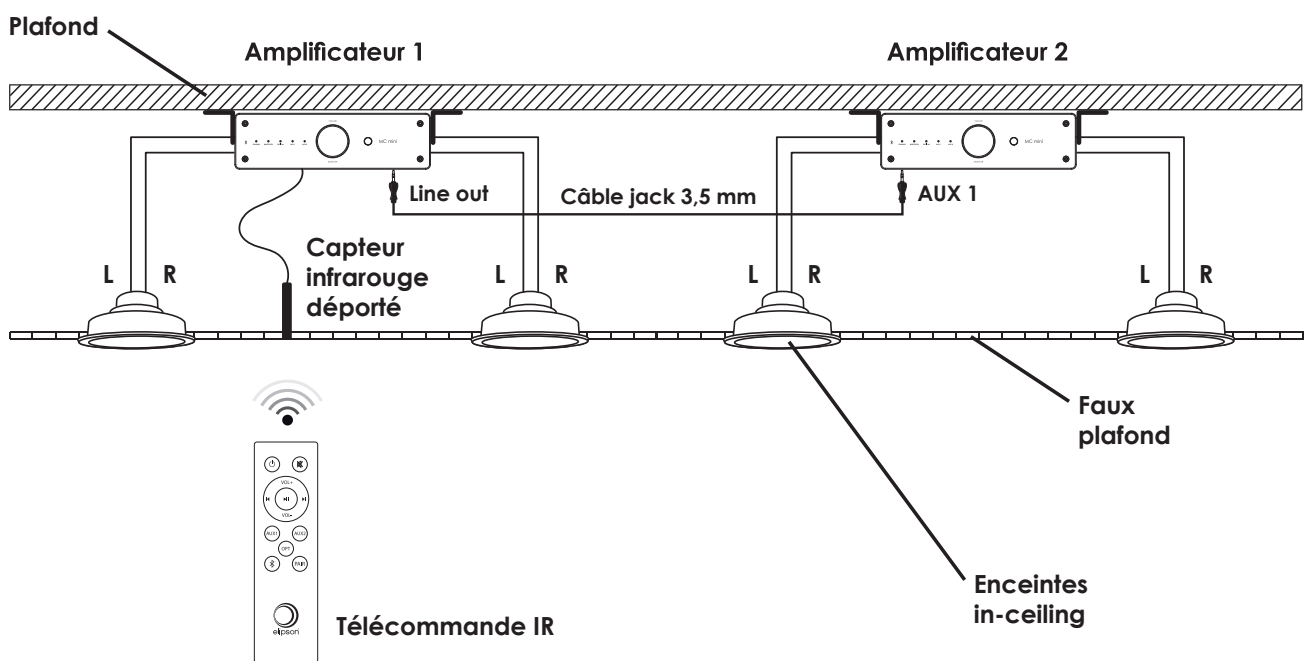

10b. Configuration avec 2 MC mini